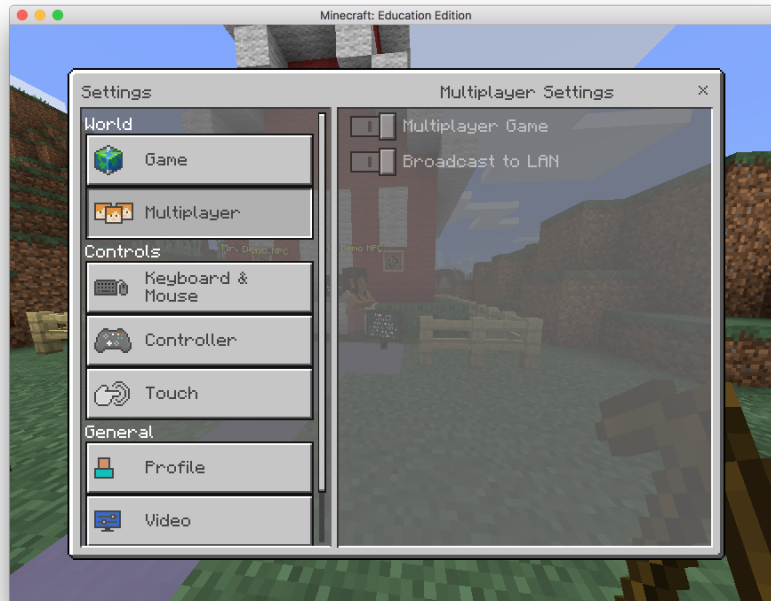

## Getting Started with Classroom Mode for Minecraft Education Edition

@GumbyBlockhead May 3rd, 2017.

- 1) Make sure you have the latest downloads of
  - a) Minecraft: Education Edition <https://education.minecraft.net/get-started/download/>
  - b) Classroom Mode for Education <https://education.minecraft.net/companion-app-download/>
- 2) Launch **Minecraft: Education Edition** and Login with your O365 account.

- 3) Choose a world to share. (If you do not have one, click Create New.) The world will load and you will appear in the world.

- 4) Press ESC to return to the menu, and select Settings

- 5) Under “World,” click Multiplayer. Ensure that both Multiplayer Game and Broadcast to LAN are on (toggled to the right)

- 6) Press ESC to return to the menu, and then Resume Game.  
7) Launch **Classroom Mode for Minecraft** on the same machine (for initial testing purposes), and Login with your O365 account.

- 8) You should see a Connect dialogue, and your hosted world should be listed under LAN, displaying your username and your IP address. Click that entry to view that world in Classroom Mode.

If the source (host) world is closes down, you will see the following dialogue on formerly connected machines.

Note: **Classroom Mode for Minecraft** is different from the @TeacherGaming #MinecraftEDU product, which provided a server+control interface. The current Classroom Mode for Minecraft offers primarily a method by which you connect to an already hosted world, be that a teacher-hosted world, or one hosted by a student.