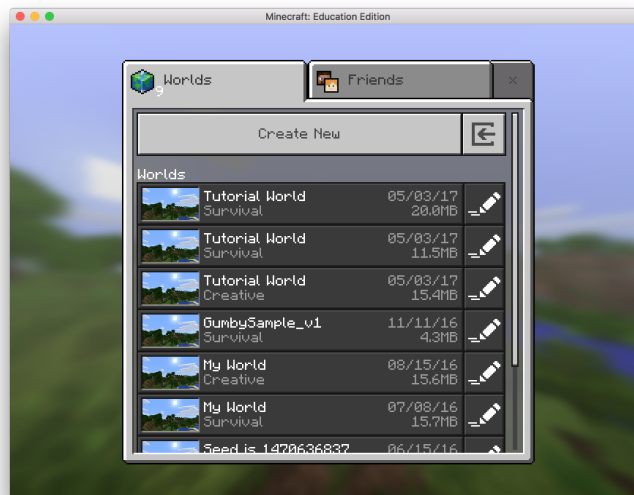

## Getting Started with Classroom Mode for Minecraft Education Edition

@GumbyBlockhead May 3rd, 2017.

- 1) Make sure you have the latest downloads of
  - a) Minecraft: Education Edition <https://education.minecraft.net/get-started/download/>
  - b) Classroom Mode for Education <https://education.minecraft.net/companion-app-download/>
- 2) Launch **Minecraft: Education Edition** and Login with your O365 account.

- 3) Choose a world to share. (If you do not have one, click Create New.) The world will load and you will appear in the world.

- 4) Press ESC to return to the menu, and select Settings

- 5) Under “World,” click Multiplayer. Ensure that both Multiplayer Game and Broadcast to LAN are on (toggled to the right)

- 6) Press ESC to return to the menu, and then Resume Game.  
7) Launch **Classroom Mode for Minecraft** on the same machine (for initial testing purposes), and Login with your O365 account.

- 8) You should see a Connect dialogue, and your hosted world should be listed under LAN, displaying your username and your IP address. Click that entry to view that world in Classroom Mode.

- 9) You will then see the map of the hosted world. You should see yourself located on the map. If you move around in the Minecraft: Education Edition world. you should see your pointer moving around on the map.