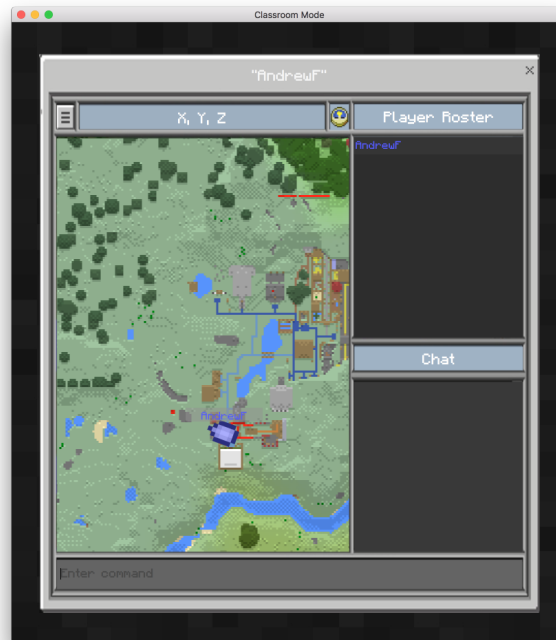

- 3) Choose a world to share. (If you do not have one, click Create New.) The world will load and you will appear in the world.

- 4) Press ESC to return to the menu, and select Settings

- 5) Under “World,” click Multiplayer. Ensure that both Multiplayer Game and Broadcast to LAN are on (toggled to the right)

- 6) Press ESC to return to the menu, and then Resume Game.  
7) Launch **Classroom Mode for Minecraft** on the same machine (for initial testing purposes), and Login with your O365 account.

- 8) You should see a Connect dialogue, and your hosted world should be listed under LAN, displaying your username and your IP address. Click that entry to view that world in Classroom Mode.

- 9) You will then see the map of the hosted world. You should see yourself located on the map. If you move around in the Minecraft: Education Edition world. you should see your pointer moving around on the map.

If the source (host) world is closes down, you will see the following dialogue on formerly connected machines.

Note: **Classroom Mode for Minecraft** is different from the @TeacherGaming #MinecraftEDU product, which provided a server+control interface. The current Classroom Mode for Minecraft offers primarily a method by which you connect to an already hosted world, be that a teacher-hosted world, or one hosted by a student.