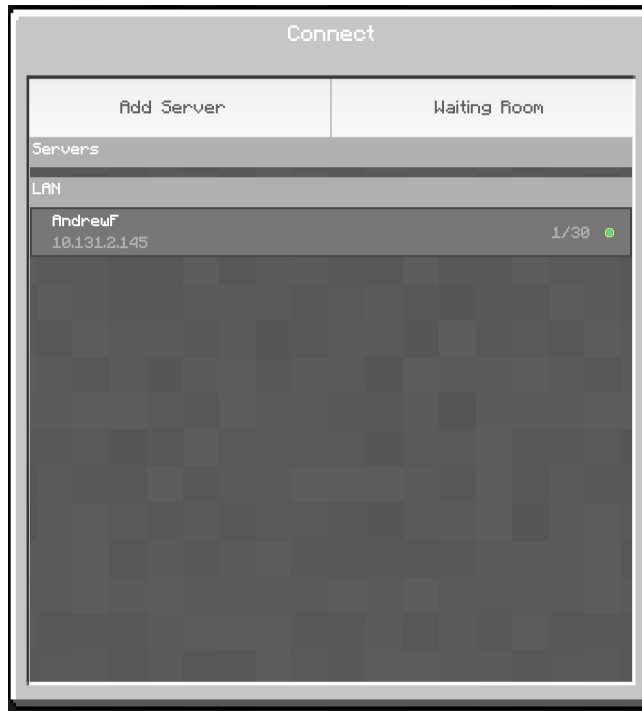

- 3) Choose a world to share. (If you do not have one, click Create New.) The world will load and you will appear in the world.

- 4) Press ESC to return to the menu, and select Settings

- 5) Under “World,” click Multiplayer. Ensure that both Multiplayer Game and Broadcast to LAN are on (toggled to the right)

- 6) Press ESC to return to the menu, and then Resume Game.  
7) Launch **Classroom Mode for Minecraft** on the same machine (for initial testing purposes), and Login with your O365 account.

- 8) You should see a Connect dialogue, and your hosted world should be listed under LAN, displaying your username and your IP address. Click that entry to view that world in Classroom Mode.