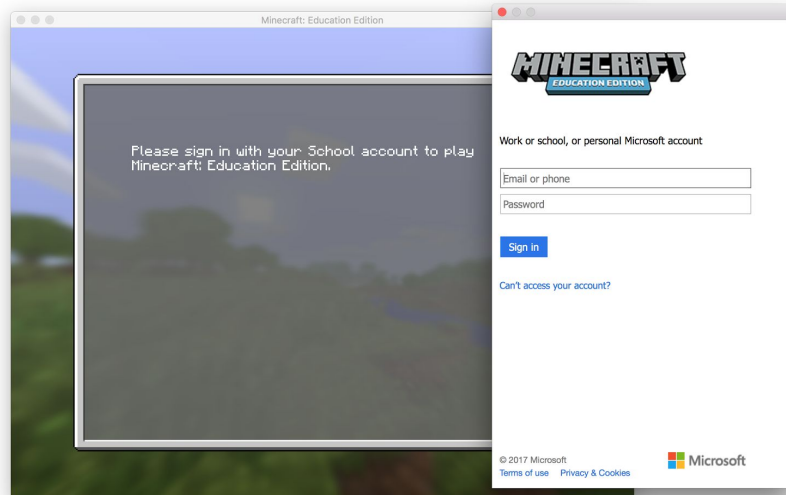

## Getting Started with Classroom Mode for Minecraft Education Edition

@GumbyBlockhead May 3rd, 2017.

- 1) Make sure you have the latest downloads of
  - a) Minecraft: Education Edition <https://education.minecraft.net/get-started/download/>
  - b) Classroom Mode for Education <https://education.minecraft.net/companion-app-download/>
- 2) Launch **Minecraft: Education Edition** and Login with your O365 account.

- 3) Choose a world to share. (If you do not have one, click Create New.) The world will load and you will appear in the world.

- 4) Press ESC to return to the menu, and select Settings

- 5) Under “World,” click Multiplayer. Ensure that both Multiplayer Game and Broadcast to LAN are on (toggled to the right)

- 6) Press ESC to return to the menu, and then Resume Game.  
7) Launch **Classroom Mode for Minecraft** on the same machine (for initial testing purposes), and Login with your O365 account.

- 8) You should see a Connect dialogue, and your hosted world should be listed under LAN, displaying your username and your IP address. Click that entry to view that world in Classroom Mode.